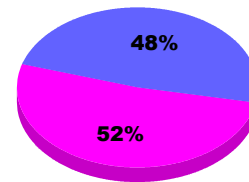

YTD Status Quo Clubs 2012-2013

Status Quo Clubs Compared to Status Quo Members

Legend: Status Quo Clubs (Cyan), Total Status Quo Members (Green)

MEMBERSHIP

Membership Results
2012-2013

Membership
2011-2012

Month	Net Memb Goal	Actual New Memb	Actual Dropped Memb	Gain/Loss of Memb	Gain/Loss of Memb
Jul/Aug/Sep		72	-61	11	-27
Totals		72	-61	11	-27

Membership Results 2012-2013

Goal, New, Dropped, Gain/Loss

Legend: Goal (Cyan), Actual (Green), Dropped (Yellow), Gain Loss (Magenta)

Comparison of Membership Gain/Loss

Current Year Compared to the Previous Year

Legend: Current Year (Cyan), Previous Year (Green)

Gender Comparison 2012-2013

Jul/Aug/Sep

Legend: Male (Blue), Female (Magenta)